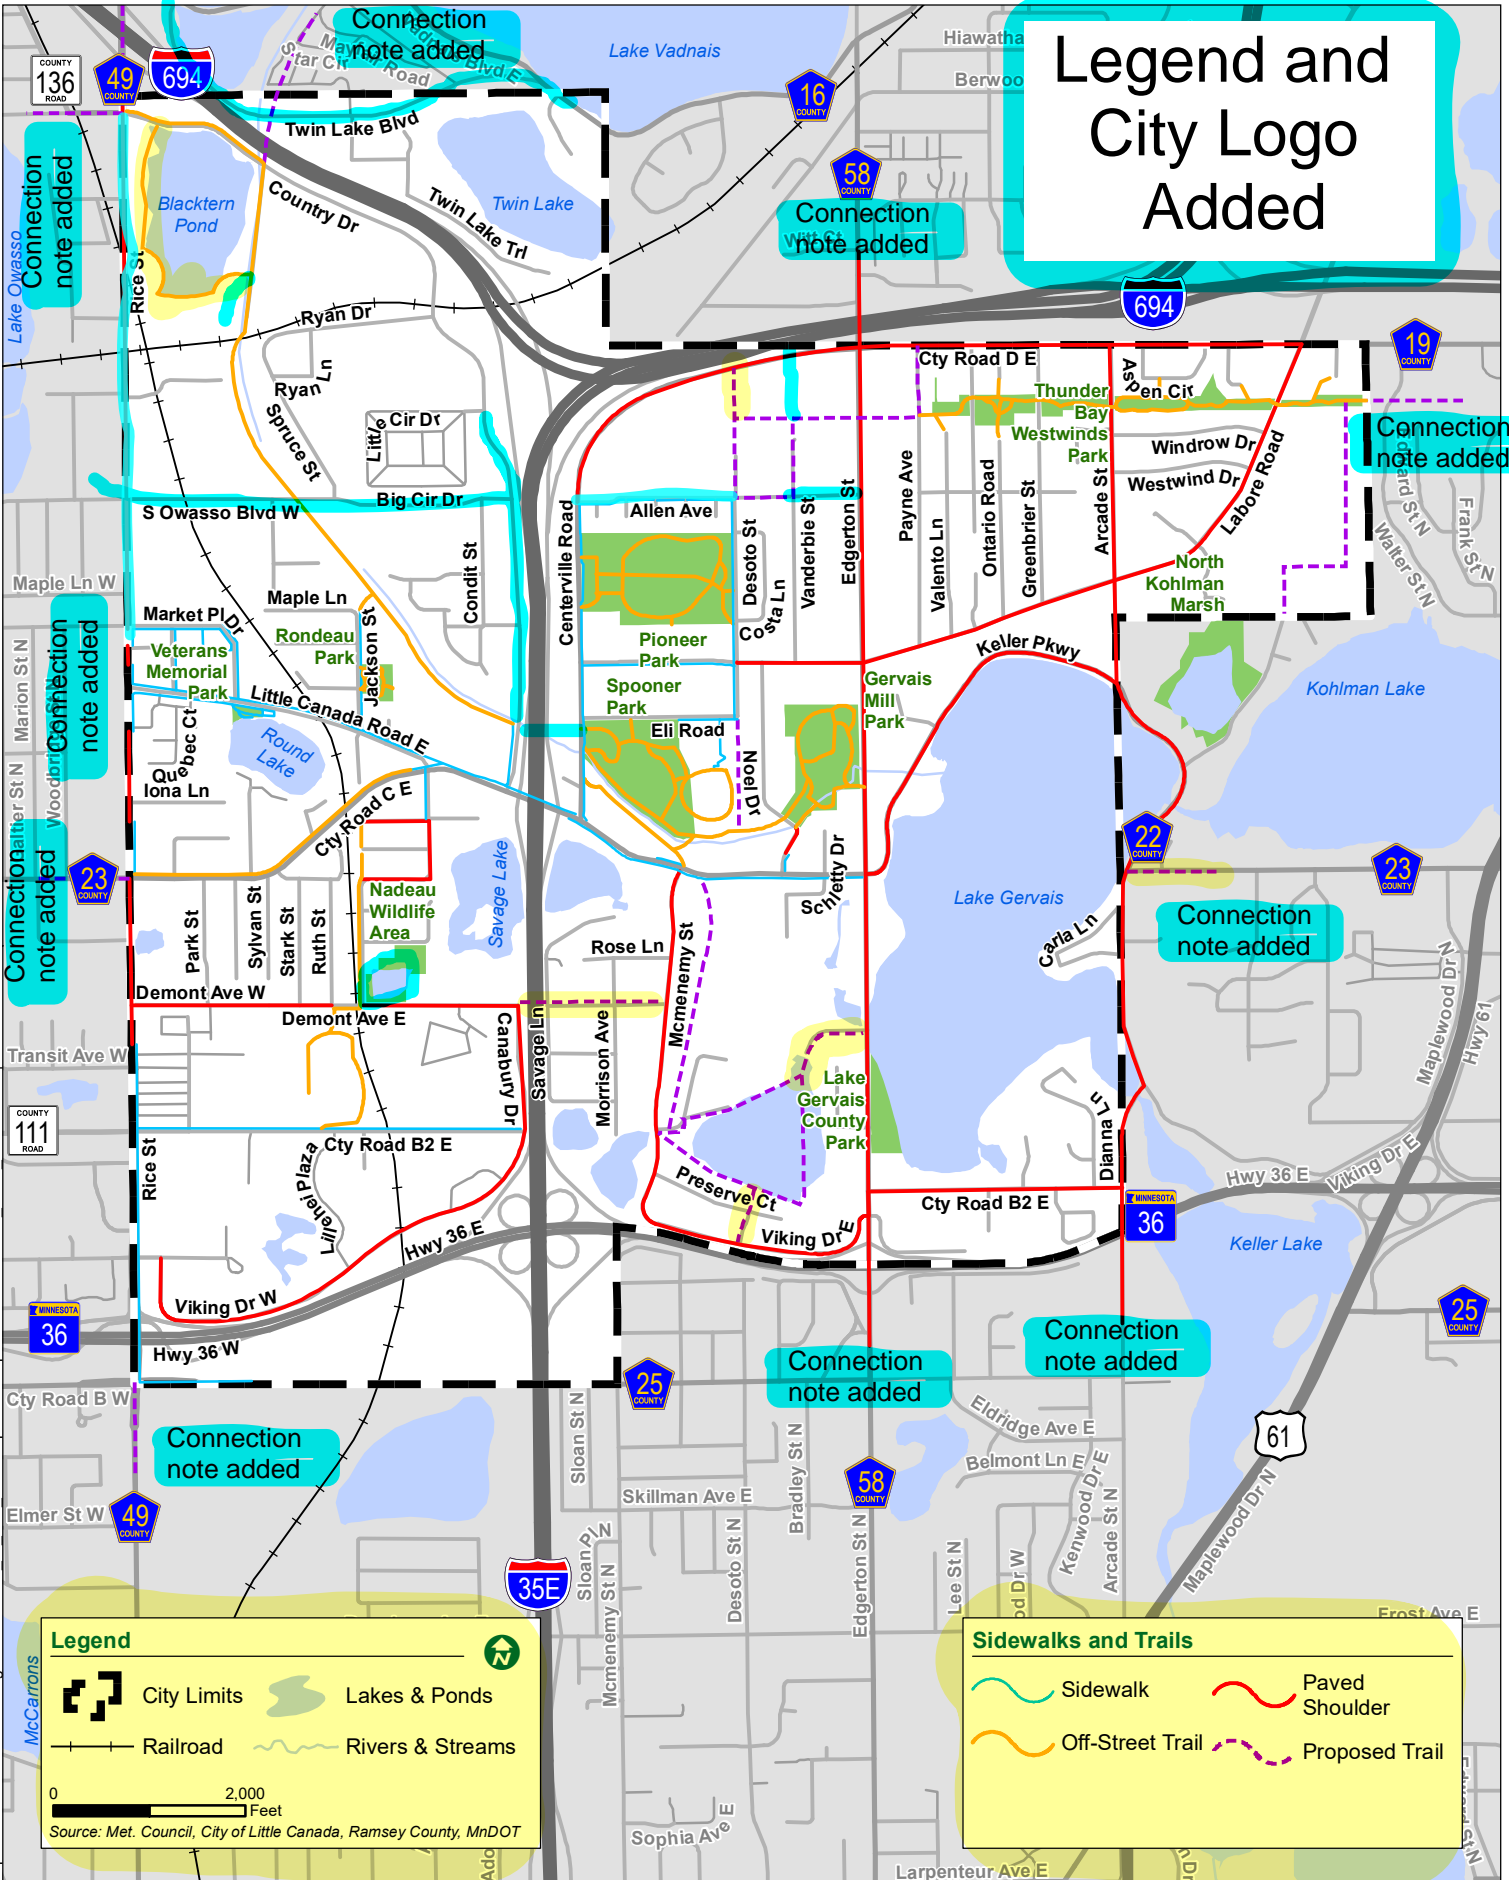

Legend and City Logo Added

Map Document: \\arcserver1\gis\littcanada CI MNI Base\map\ESRI\Map\2020\LT\CANADA\_Trails\_85x11P.mxd | Date Saved: 8/3/2020 5:04:42 PM

**Legend**

- City Limits
- Lakes & Ponds
- Rivers & Streams
- Railroad

0 2,000 Feet

Source: Met. Council, City of Little Canada, Ramsey County, MnDOT

**Sidewalks and Trails**

- Sidewalk
- Off-Street Trail
- Paved Shoulder
- Proposed Trail